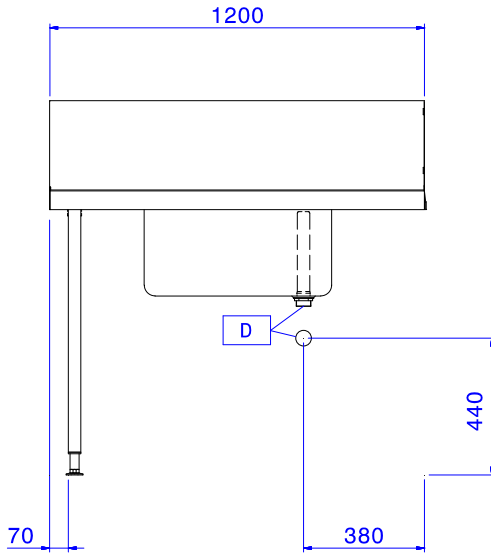

### Short Form Specification

**Item No.** \_\_\_\_\_

For hood type dishwashers. Constructed in 304 AISI stainless steel with backsplash mm250h. N. 2 square 40x40mm tubular legs on height-adjustable feet. Bowl size mm600x500x250h with overflow pipe and drain hole. Basket direction: from left to right.

### Construction

- Stainless steel feet 50 mm adjustable in height to ensure that tables drain back into the dishwasher.
- 700x500x300mm bowl available upon request.
- Included splashback to prevent water spatter.
- Deep anti-drip profiles completely folded with lower edge for safe and easy cleaning.
- All surfaces smooth with polished finish.
- 40x40 mm square tubular legs in AISI 304 stainless steel.
- 304 AISI stainless steel construction throughout.
- To be secured to the dishwasher and fitted with one pair of legs at the other end.

### Sustainability

- Designed for 500x500 mm dishwashing racks (it is necessary to connect a rail to the table to avoid baskets from falling).

**APPROVAL:** \_\_\_\_\_

Front

Side

Top

**Key Information:**

<b>External dimensions, Width:</b>	
865315 (BHHPT6B12L)	1200 mm
<b>External dimensions, Depth:</b>	745 mm
<b>External dimensions, Height:</b>	1170 mm
<b>Net weight:</b>	8 kg
<b>Splashback Dimensions, Height:</b>	300 mm
<b>Basin dimensions:</b>	600x500x300h