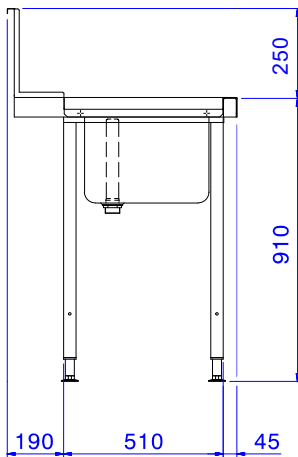

### Short Form Specification

**Item No.** \_\_\_\_\_

For hood type dishwashers. Constructed in 304 AISI stainless steel with backsplash mm250h. N. 2 square 40x40mm tubular legs on height-adjustable feet. Bowl size mm600x500x250h with overflow pipe and drain hole. Basket direction: from left to right.

### Sustainability

- Designed for 500x500 mm dishwashing racks (it is necessary to connect a rail to the table to avoid baskets from falling).

### Optional Accessories

- Undershef for Dishwasher table, 1200 mm PNC 865352
- Basket guide for Dishwasher table with bowl 600 mm for Hood Type and Rack Type Dishwasher PNC 865370
- Floor fastening kit for 2 square legs PNC 865386
- Single plastic drain syphon 2 " for Sinks PNC 895313

**APPROVAL:** \_\_\_\_\_

Front

Side

Top

**Key Information:**

<b>External dimensions, Width:</b>	
865315 (BHHPT6B12L)	1200 mm
<b>External dimensions, Depth:</b>	745 mm
<b>External dimensions, Height:</b>	1170 mm
<b>Net weight:</b>	8 kg
<b>Splashback Dimensions, Height:</b>	300 mm
<b>Basin dimensions:</b>	600x500x300h