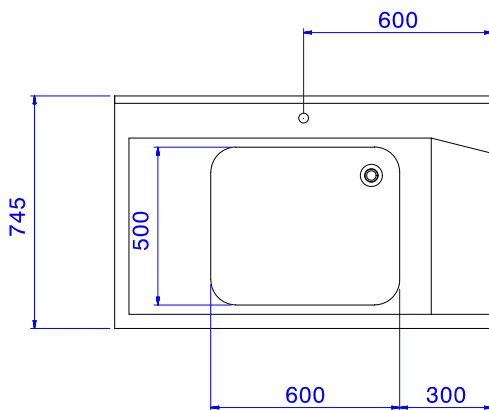

### Short Form Specification

**Item No.** \_\_\_\_\_

For hood type dishwashers. Constructed in 304 AISI stainless steel with backsplash mm250h. N. 2 square 40x40mm tubular legs on height-adjustable feet. Bowl size mm600x500x250h with overflow pipe and drain hole. Basket direction: from left to right.

### Construction

- Stainless steel feet 50 mm adjustable in height to ensure that tables drain back into the dishwasher.
- 700x500x300mm bowl available upon request.
- Included splashback to prevent water spatter.
- Deep anti-drip profiles completely folded with lower edge for safe and easy cleaning.
- All surfaces smooth with polished finish.
- 40x40 mm square tubular legs in AISI 304 stainless steel.
- 304 AISI stainless steel construction throughout.
- To be secured to the dishwasher and fitted with one pair of legs at the other end.

### Sustainability

- Designed for 500x500 mm dishwashing racks (it is necessary to connect a rail to the table to avoid baskets from falling).

**APPROVAL:** \_\_\_\_\_

Front

Side

Top

**Key Information:**

<b>External dimensions, Width:</b>	
865315 (BHHPT6B12L)	1200 mm
<b>External dimensions, Depth:</b>	745 mm
<b>External dimensions, Height:</b>	1170 mm
<b>Net weight:</b>	8 kg
<b>Splashback Dimensions, Height:</b>	300 mm
<b>Basin dimensions:</b>	600x500x300h